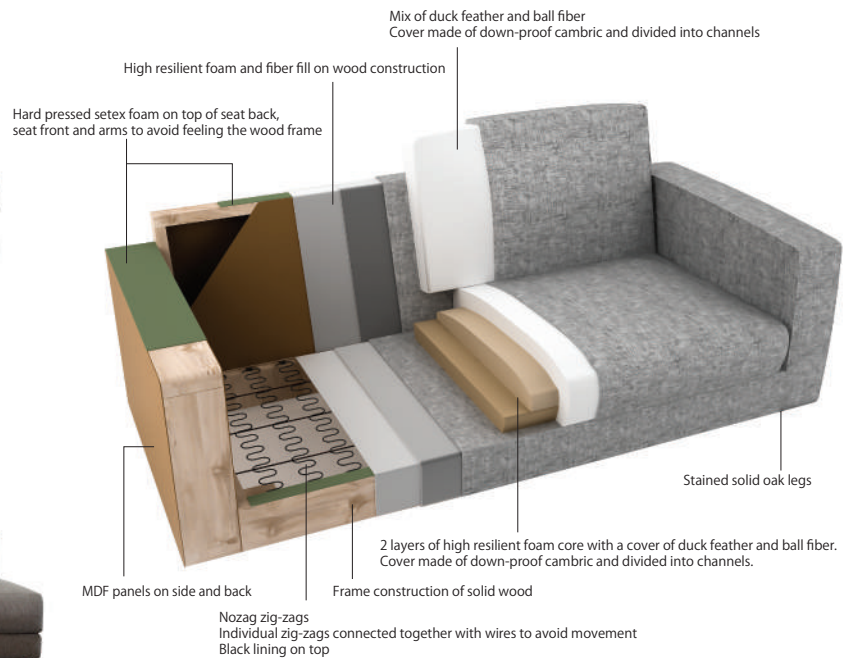

< Designed by >

Tonny Glismand & Karl Rudiger

< Assembly >

Legs KD

< Material >

Frame : Solid pine, MDF, zig-zag
Filling : Feather, fiber, high resilient foam
Legs : Solid oak
Cover : Fixed or loose

< Color >

Wooden legs available in oak stained
NATURAL / DARK / BLACK
WALNUT / SMOKED / NOIR
Fabric : range1-5   Leather : Lava

< Product Description >

Pushing the idea of lounging to its fullest, Hansen is a modular series that allows the user to sit, lie, rest, roll-over and relax. Soft, feathery welcoming cushions embrace, seduce, soothe and serenade the user. Resistance is futile. Comfort reigns supreme. With more modules than you can shake a stick at, the combinations are endless. Oh yeah, and our chaise is bigger than yours.

< Care Instruction >

-General
For indoor use only. A light weekly vacuum will prevent build up in the fibres and protect against marks. We recommend the use of an appropriate furniture brush attachment with your vacuum cleaner. Do not use cleaners or cleaning agents that are abrasive, caustic or acidic.
-Fabric Protection
Treat spills and stains immediately with a damp cloth. We recommend using a qualified fabric protection service to apply chemical or other fabric protection.