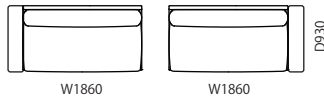

[2 seater / 1-arm (large)]
ID: 2008-102-1-LHF ID: 2008-102-1-RHF