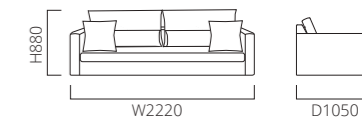

ISLAND

3 seater: summer 002 ivory (range2)

3.5 seater: summer 013 iron (range2)

Designed by [Wooden Stories](#)

Product Description

Island sofa is classic coastal. Thin arms combined with generous seating width create an elegant yet casual mood. Its loose-fitting slip cover speaks of the beach house and long summers. The long single seat cushion invites languorous lounging, and soft feather-filled cushions dare you to not go back to work tomorrow.

Material

Frame: solid pine, MDF, nozag springs
Filling: feather, ball fiber, fiber wrap, high-resilient foam
Cover: loose

Color

Fabric: range 1-5

ISLAND 3-seater
ID: 3005-30

ISLAND 3.5-seater
ID: 3005-35