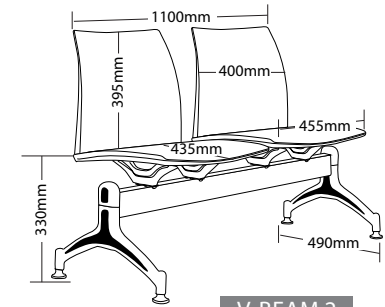

# VINN BEAM

WEIGHT LIMIT  
**180**  
Kilogram

V-BEAM 2U

Back view

WEIGHT LIMIT  
**180**  
Kilogram

V-BEAM 2MU

SIZE

V-BEAM 2