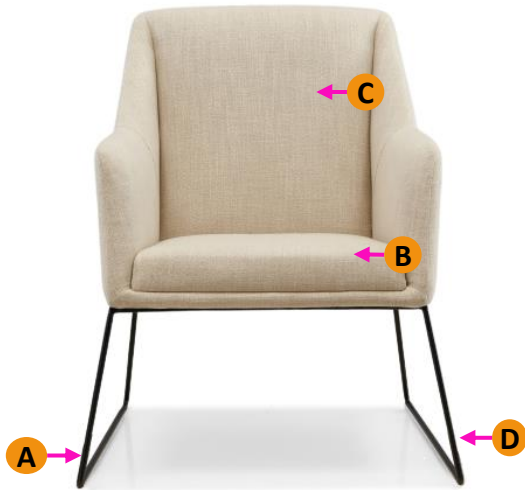

## Application

Break out

Visitors

Reception

- A – High tensile rod frame.
- B – Cushion seat.
- C – Fully upholstered shell.
- D – Sled Base available in Black or White Powder coat.

### PLEXA CHAIR:

#### PX-B- Black Sled

Dimensions overall: 75cm W x 70cm D  
Seat: 50cm W x 50cm D  
Seat Height: 44cm H  
Back: 54cm W x 51cm H

#### PX-W- White Sled

Dimensions overall: 75cm W x 70cm D  
Seat: 50cm W x 50cm D  
Seat Height: 44cm H  
Back: 54cm W x 51cm H

**House fabric:** Quickgrey  
(Other local fabrics available, contact us for more information)