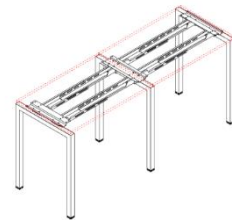

B – Scratch resistant worktops in various finishes

C – Adjustable floor levelling feet

D – Dual telescopic support beams for stability

Tall table 1pc top
(1000mm High inc 25mm top)

1800 x 750
2100 x 750
2400 x 750

Tall table 2pc top
(1000mm High inc 25mm top)

2700 x 750
3000 x 750
3600 x 750

Options:

Specified work top finish | contrast ABS edge | Specified Powder coat colours | special sizes