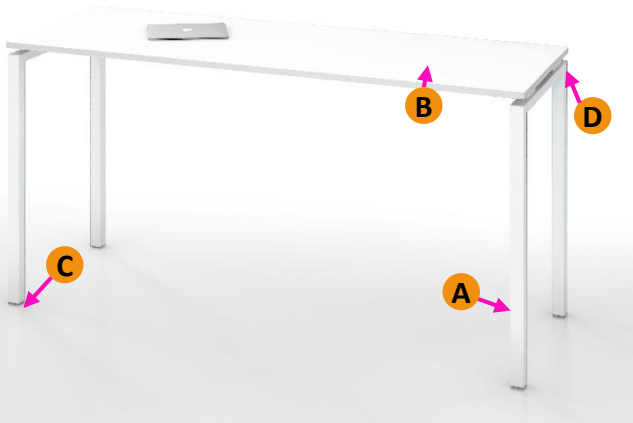

Gen-Y.Tall

Design:2015

Application

Breakout

Meeting

Kitchen

Gen-Y. TALL

A – 750mm wide tall leg component

B – Scratch resistant worktops in various finishes

C – Adjustable floor levelling feet

D – Dual telescopic support beams for stability

Tall table 1pc top
(1000mm High inc 25mm top)

1800 x 750
2100 x 750
2400 x 750

Tall table 2pc top
(1000mm High inc 25mm top)

2700 x 750
3000 x 750
3600 x 750

Options:

Specified work top finish | contrast ABS edge | Specified Powder coat colours | special sizes