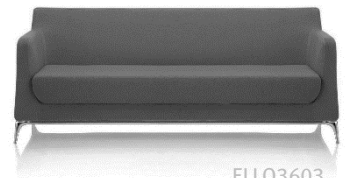

ELLO3603

ELEGANCE

With beautifully curved lines, the ELEGANCE is a stunning representation of its name. Cleverly designed with comfort and style in mind, the ELEGANCE has a luxuriously padded seat offering superb comfort and aesthetic appeal.

Ideally suited to both formal and informal reception, waiting and breakout areas, the ELEGANCE imparts an ambience of warmth, comfort and style.