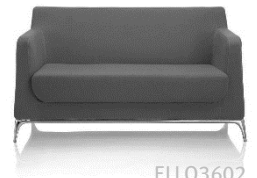

ELEGANCE

ELLO3602

ELEGANCE

With beautifully curved lines, the ELEGANCE is a stunning representation of its name. Cleverly designed with comfort and style in mind, the ELEGANCE has a luxuriously padded seat offering superb comfort and aesthetic appeal.

Ideally suited to both formal and informal reception, waiting and breakout areas, the ELEGANCE imparts an ambience of warmth, comfort and style.