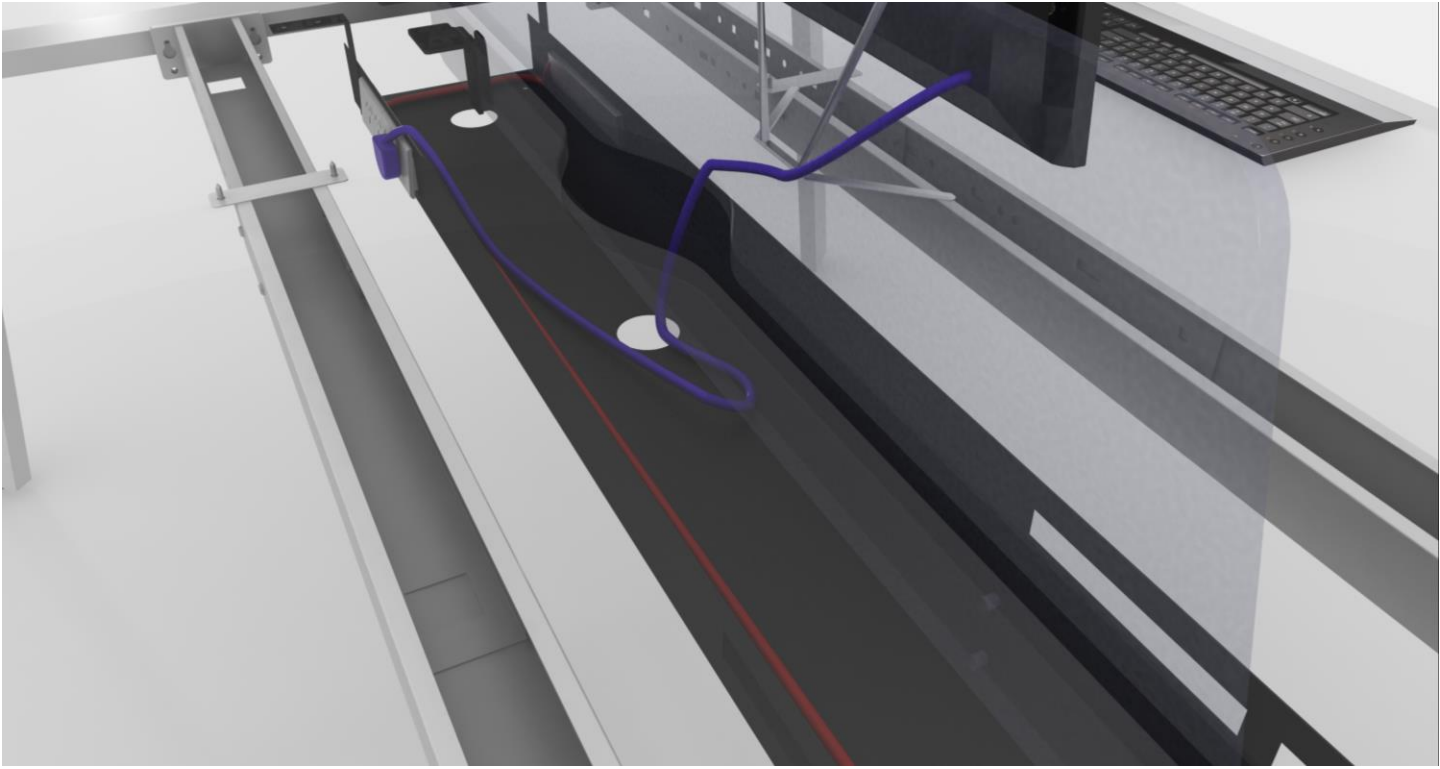

Quick Ship worktop size:

750 – mm Deep
1200.1500.1800.2100 – mm Wide
*Other sizes available

2
Person

4
Person

6
Person

8
Person

Above Desk Screens

Track Screen - Perspex or Echopanel screen mounted on central track system

380 – mm High
750.1200.1600 – mm Wide

Slimline III Above Desk - Alloy frame screen 30mm thick upholstered in fabric with function rail

320.480 – mm High
750.1200.1500.1800.2100 – mm Wide

OXO Screen - Full fabric wrapped screen with tapered design and rounded top corners

300.400 – mm High
1155.1355.1655 – mm Wide

Desk
750 – mm Deep
1200.1500.1800.2100 – mm Wide
Return
750 – mm Deep
1050.1200 – mm wide

Optional Power and accessories

 <p>900.1200</p> <p>Cable support tray</p>	 <p>Under desk top 4 x GPO + 4 x DATA (Data housing only)</p>	 <p>Above desk top Power rail 4 x GPO + 3 x DATA (Data housing only)</p>	 <p>Desk top inset power box 4 x GPO + 4 x DATA (Data housing only)</p>	 <p>Umbilical cord Silver.White.Clear Round or square</p>	 <p>50 x 50 Power pole</p>	 <p>A) Business card holder. B) Pencil box. C) Note pad holder. D) Phone holder. E) Side load A4 tray. F) Front load A4 tray. G) File/Binder holder.</p>
--	--	---	--	--	---	---