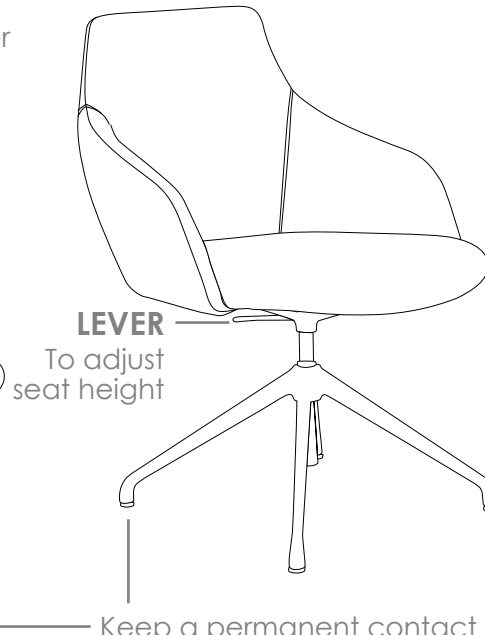

R6 BREAKOUT SEATING

GOLD

FEATURES

- » Adjustable seat height with 4 star base, black base and black base with castors
- » Optional chrome sled base
- » Optional chrome 4 leg frame
- » Optional 700mm aluminium 4 star base
- » Optional timber legs with natural finish
- » Optional timber legs with black finish
- » Optional black base with or without castors
- » High density foam
- » Plywood shell
- » Available in local fabrics
- » Optional frame or base colour (please allow 5 more days)
- » Suitable for indoor use only
- » 5 year warranty
- » Weight limit is 130kg

INDOOR USE ONLY

X Do not use as a step ladder

GOLD-4L

GOLD-SB

GOLD-AB

GOLD-BL

GOLD-NL

GOLD-BB

GOLD-BBC

GOLD BREAKOUT SEATING

GOLD-4L

GOLD-SB

GOLD-AB

GOLD-NL

GOLD-BL

GOLD-BB