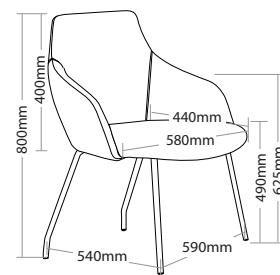

R6 BREAKOUT SEATING

GOLD

FEATURES

- » Adjustable seat height with 4 star base, black base and black base with castors
- » Optional chrome sled base
- » Optional chrome 4 leg frame
- » Optional 700mm aluminium 4 star base
- » Optional timber legs with natural finish
- » Optional timber legs with black finish
- » Optional black base with or without castors
- » High density foam
- » Plywood shell
- » Available in local fabrics
- » Optional frame or base colour (please allow 5 more days)
- » Suitable for indoor use only
- » 5 year warranty
- » Weight limit is 130kg

INDOOR USE ONLY

X Do not use as a step ladder

GOLD-4L

GOLD-SB

GOLD-AB

GOLD-BL

GOLD-NL

GOLD-BB

GOLD-BBC

GOLD BREAKOUT SEATING

GOLD-4L

GOLD-SB

GOLD-AB

GOLD-NL

GOLD-BL

GOLD-BB