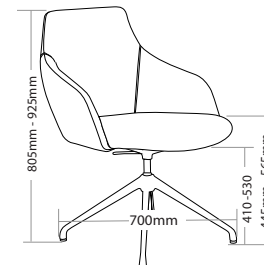

R6 BREAKOUT SEATING

GOLD

FEATURES

- » Adjustable seat height with 4 star base, black base and black base with castors
- » Optional chrome sled base
- » Optional chrome 4 leg frame
- » Optional 700mm aluminium 4 star base
- » Optional timber legs with natural finish
- » Optional timber legs with black finish
- » Optional black base with or without castors
- » High density foam
- » Plywood shell
- » Available in local fabrics
- » Optional frame or base colour (please allow 5 more days)
- » Suitable for indoor use only
- » 5 year warranty
- » Weight limit is 130kg

INDOOR USE ONLY

X Do not use as a step ladder

GOLD-4L

GOLD-SB

GOLD-AB

GOLD-BL

GOLD-NL

GOLD-BB

GOLD-BBC

GOLD BREAKOUT SEATING

GOLD-4L

GOLD-SB

GOLD-AB

GOLD-NL

GOLD-BL

GOLD-BB