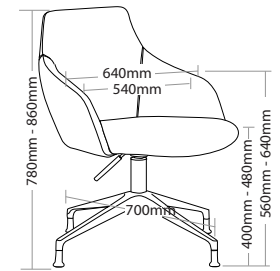

R6 BREAKOUT SEATING

GOLD

FEATURES

- » Adjustable seat height with 4 star base, black base and black base with castors
- » Optional chrome sled base
- » Optional chrome 4 leg frame
- » Optional 700mm aluminium 4 star base
- » Optional timber legs with natural finish
- » Optional timber legs with black finish
- » Optional black base with or without castors
- » High density foam
- » Plywood shell
- » Available in local fabrics
- » Optional frame or base colour (please allow 5 more days)
- » Suitable for indoor use only
- » 5 year warranty
- » Weight limit is 130kg

INDOOR USE ONLY

X Do not use as a step ladder

GOLD-4L

GOLD-SB

GOLD-AB

GOLD-BL

GOLD-NL

GOLD-BB

GOLD-BBC

GOLD BREAKOUT SEATING

GOLD-4L

GOLD-SB

GOLD-AB

GOLD-NL

GOLD-BL

GOLD-BB