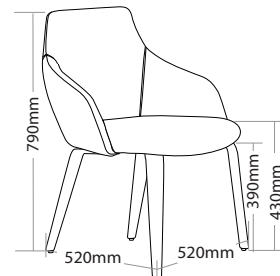

R6 BREAKOUT SEATING

GOLD

FEATURES

- » Adjustable seat height with 4 star base, black base and black base with castors
- » Optional chrome sled base
- » Optional chrome 4 leg frame
- » Optional 700mm aluminium 4 star base
- » Optional timber legs with natural finish
- » Optional timber legs with black finish
- » Optional black base with or without castors
- » High density foam
- » Plywood shell
- » Available in local fabrics
- » Optional frame or base colour (please allow 5 more days)
- » Suitable for indoor use only
- » 5 year warranty
- » Weight limit is 130kg

INDOOR USE ONLY

X Do not use as a step ladder

GOLD-4L

GOLD-SB

GOLD-AB

GOLD-BL

GOLD-NL

GOLD-BB

GOLD-BBC

GOLD BREAKOUT SEATING

GOLD-4L

GOLD-SB

GOLD-AB

GOLD-NL

GOLD-BL

GOLD-BB