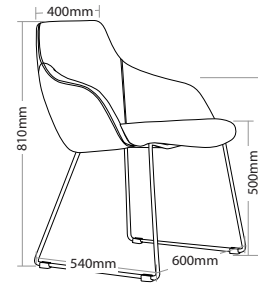

R6 BREAKOUT SEATING

GOLD

FEATURES

- » Adjustable seat height with 4 star base, black base and black base with castors
- » Optional chrome sled base
- » Optional chrome 4 leg frame
- » Optional 700mm aluminium 4 star base
- » Optional timber legs with natural finish
- » Optional timber legs with black finish
- » Optional black base with or without castors
- » High density foam
- » Plywood shell
- » Available in local fabrics
- » Optional frame or base colour (please allow 5 more days)
- » Suitable for indoor use only
- » 5 year warranty
- » Weight limit is 130kg

INDOOR USE ONLY

X Do not use as a step ladder

GOLD-4L

GOLD-SB

GOLD-AB

GOLD-BL

GOLD-NL

GOLD-BB

GOLD-BBC

GOLD BREAKOUT SEATING

GOLD-4L

GOLD-SB

GOLD-AB

GOLD-NL

GOLD-BL

GOLD-BB