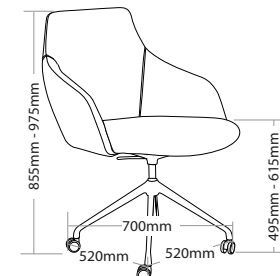

R6 BREAKOUT SEATING

GOLD

FEATURES

- » Adjustable seat height with 4 star base, black base and black base with castors
- » Optional chrome sled base
- » Optional chrome 4 leg frame
- » Optional 700mm aluminium 4 star base
- » Optional timber legs with natural finish
- » Optional timber legs with black finish
- » Optional black base with or without castors
- » High density foam
- » Plywood shell
- » Available in local fabrics
- » Optional frame or base colour (please allow 5 more days)
- » Suitable for indoor use only
- » 5 year warranty
- » Weight limit is 130kg

INDOOR USE ONLY

X Do not use as a step ladder

GOLD-4L

GOLD-SB

GOLD-AB

GOLD-BL

GOLD-NL

GOLD-BB

GOLD-BBC

GOLD BREAKOUT SEATING

GOLD-4L

GOLD-SB

GOLD-AB

GOLD-NL

GOLD-BL

GOLD-BB