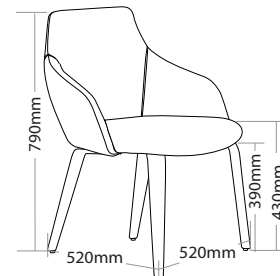

R6 BREAKOUT SEATING

GOLD

FEATURES

- » Adjustable seat height with 4 star base, black base and black base with castors
- » Optional chrome sled base
- » Optional chrome 4 leg frame
- » Optional 700mm aluminium 4 star base
- » Optional timber legs with natural finish
- » Optional timber legs with black finish
- » Optional black base with or without castors
- » High density foam
- » Plywood shell
- » Available in local fabrics
- » Optional frame or base colour (please allow 5 more days)
- » Suitable for indoor use only
- » 5 year warranty
- » Weight limit is 130kg

INDOOR USE ONLY

X Do not use as a step ladder

GOLD-4L

GOLD-SB

GOLD-AB

GOLD-BL

GOLD-NL

GOLD-BB

GOLD-BBC

GOLD BREAKOUT SEATING

GOLD-4L

GOLD-SB

GOLD-AB

GOLD-NL

GOLD-BL

GOLD-BB