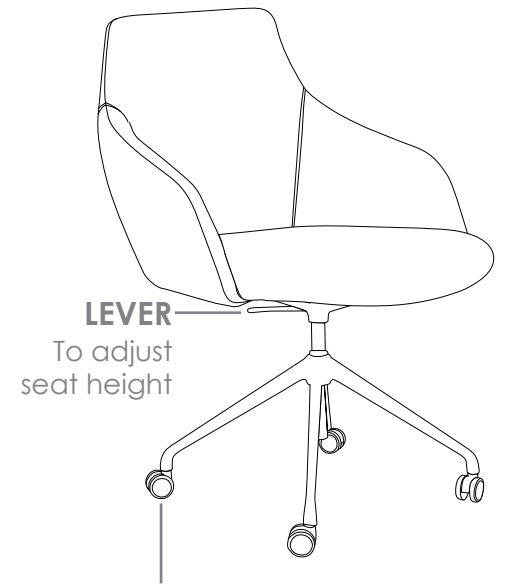

R6 BREAKOUT SEATING

GOLD

FEATURES

- » Adjustable seat height with 4 star base, black base and black base with castors
- » Optional chrome sled base
- » Optional chrome 4 leg frame
- » Optional 700mm aluminium 4 star base
- » Optional timber legs with natural finish
- » Optional timber legs with black finish
- » Optional black base with or without castors
- » High density foam
- » Plywood shell
- » Available in local fabrics
- » Optional frame or base colour (please allow 5 more days)
- » Suitable for indoor use only
- » 5 year warranty
- » Weight limit is 130kg

INDOOR USE ONLY

X Do not use as a step ladder

GOLD-4L

GOLD-SB

GOLD-AB

GOLD-BL

GOLD-NL

GOLD-BB

GOLD-BBC

GOLD BREAKOUT SEATING

GOLD-4L

GOLD-SB

GOLD-AB

GOLD-NL

GOLD-BL

GOLD-BB