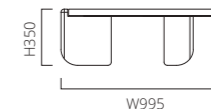

Material

Top: Terrazzo nuogat / warm grey
Legs: Laminated solid oak, PU finish

Assembly

Legs KD

NATIVE

ID: 037-2101
coffee table 70

ID: 037-2102
coffee table 95

Legs: