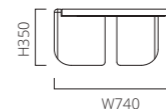

Material

Top: Terrazzo nuogat / warm grey
Legs: Laminated solid oak, PU finish

Assembly

Legs KD

NATIVE

ID: 037-2101
coffee table 70

ID: 037-2102
coffee table 95

Legs: